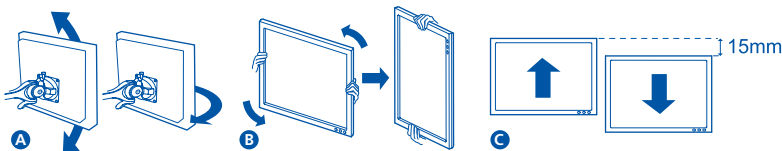

WishbonePlus™

**DID YOU KNOW?**

The new Wishbone Plus monitor arm can support a weight of up to 24kg which is the weight of an average 7 year old boy.

24KG

**Wishbone Plus technical specifications...**

- Maximum monitor weight: 24kg (52.8lbs)
- Arm reach: 140mm to 470mm (5.5" to 18.7")
- Monitor head: 45° upward tilt, 35° downward tilt (*fig A*)
- VESA 100 compliant
- Wishbone Plus is available in silver and black
- Landscape to portrait screen orientation (*fig B*)
- Micro height screen adjustment (15mm) to align multiple screens (*fig C*)

The new Wishbone Plus monitor arm can support a weight of up to 24kg. A standard 30" flat screen monitor weighs approximately 15kg. So, if you're looking to support a bigger screen in either a portrait or landscape format then support it safely and securely with Wishbone Plus.