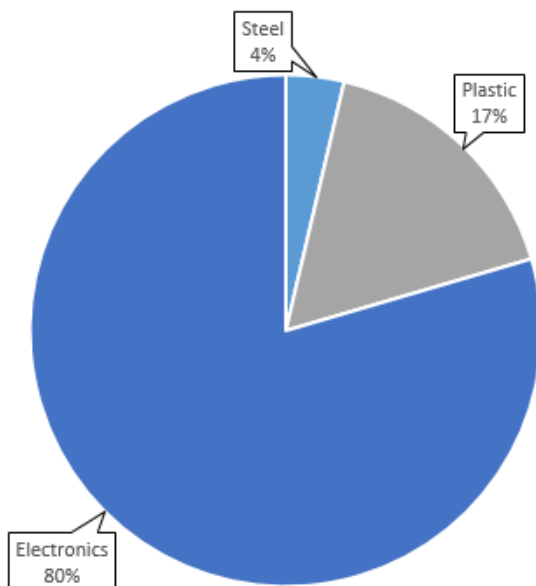

ENVIRONMENTAL (TBC)

Material Make-up			Total Recycled Content	Breakdown of Recycled Content		Total Recyclable	
Overall Product			Overall Product	Overall Product		Overall Product	
Material type	Total Material type weight (g)	Percentage of Total Product Weight (%)	Material-Type Recycled Content (%)	Percentage PIR of total weight (%)	Percentage PCR of total weight (%)	Total Product Recyclable (g)	Total Product Recyclable (%)
Steel	17.25	4%	0.48%	0.08%	0.40%	17.25	4%
Plastic	79	17%	0.00%	0.00%	0.00%	79.00	17%
Electronics	374	80%	0.00%	0.00%	0.00%	0.00	0%
Total	470.25	100%	0.48%	0.08%	0.40%	96.25	20%

PIR = Post Industrial Recycled
PCR = Post Consumer Recycled

Total Product Weight (%)