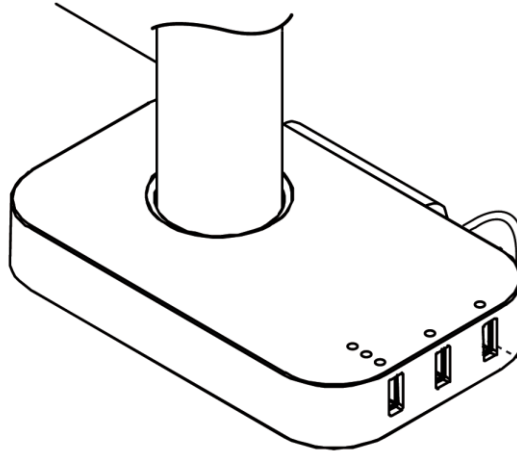

## TECHNICAL SPECIFICATION SHEET

**PRODUCT NAME:** Flo Power Hub

**PRODUCT CODE:** USB/002/001(UK Version)

Doc Rev 2.

Product Rev #A

15.08.2016 CF

Flo Power Hub

H 23mm x W 150mm x D 92mm

Power Supply Unit (PSU)

H 35mm x W 120mm x D 50mm

Cable Length: 1100mm

\*Dimensions maybe subject to change

Mains Cable

Cable Length: 1500mm

\*Dimensions maybe subject to change

\*Note dimensions provided are measured in mm

### KEY FEATURES

- 3 x USB charging ports (1 fast charge, 2 standard charge ports)
- Compact size occupies minimal desk space
- Integrates with the monitor arm desk clamp to provide USB desktop charging
- Compatible with Flo Monitor arms
- Compatible with post mounted arms using supplied adaptor washer
- Available in two colour options:
  - Light grey – to complement white monitor arms
  - Dark grey – to complement silver monitor arms

### Flo Power Hub Specification

Product Dimensions:	H 23mm x W 150mm x D 92mm
Product Colour:	Light Grey & Dark Grey
Input:	DC 5V , 5A
Output:	1 <sup>st</sup> port DC 5V, 2.4A 2 <sup>nd</sup> & 3 <sup>rd</sup> port DC 5V, 1A