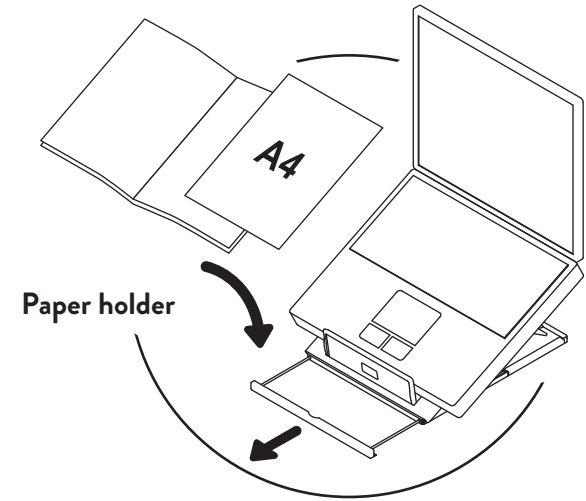

CBS Laptop Stand

issue No.1 SEP2004

code: LAP-012

 Disconnect your laptop before cleaning Lapjack

World Wide Registered design
PAT pending
Designed by CBS Ltd in London
©colebrook bosson saunders Ltd. 2004