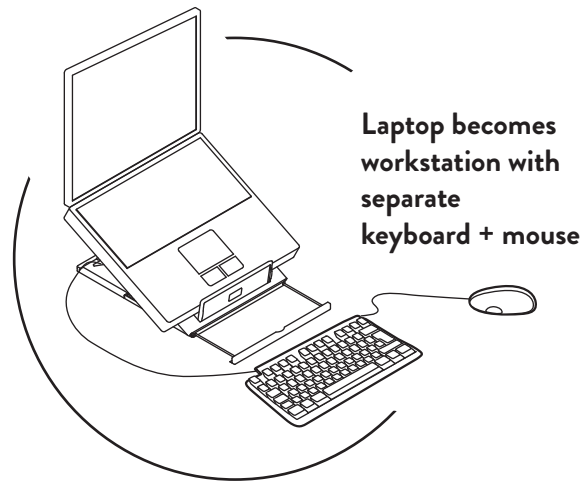

CBS Laptop Stand

issue No.1 SEP2004

code: LAP-012

 Disconnect your laptop before cleaning Lapjack

World Wide Registered design
PAT pending
Designed by CBS Ltd in London
©colebrook bosson saunders Ltd. 2004