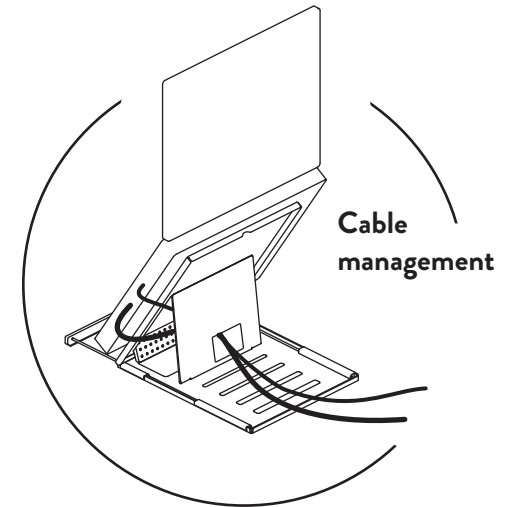

CBS Laptop Stand

issue No.1 SEP2004

code: LAP-012

 Disconnect your laptop before cleaning Lapjack

World Wide Registered design
PAT pending
Designed by CBS Ltd in London
©colebrook bosson saunders Ltd. 2004