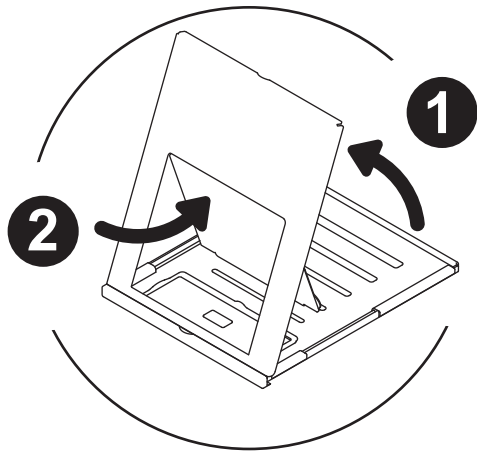

CBS Laptop Stand

issue No.1 SEP2004

code: LAP-012

 Disconnect your laptop before cleaning Lapjack

World Wide Registered design
PAT pending
Designed by CBS Ltd in London
©colebrook bosson saunders Ltd. 2004