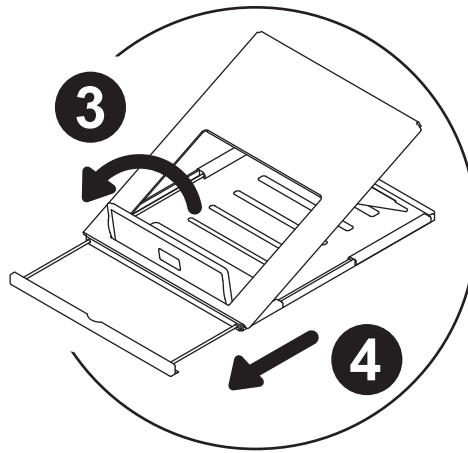

CBS Laptop Stand

issue No.1 SEP2004

code: LAP-012

 Disconnect your laptop before cleaning Lapjack

World Wide Registered design
PAT pending
Designed by CBS Ltd in London
©colebrook bosson saunders Ltd. 2004