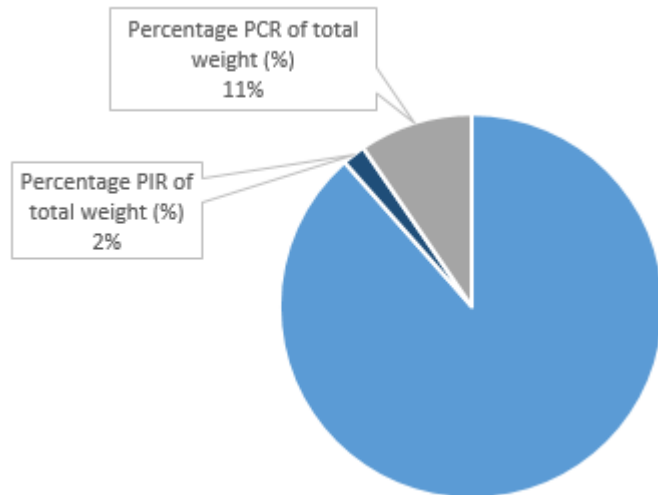

Conformance certification	N/A
Test authority	CBS
Safety certification	N/A

ENVIRONMENTAL

Material Make-up			Total Recycled Content	Breakdown of Recycled Content		Total Recyclable	
Overall Product			Overall Product	Overall Product		Overall Product	
Material type	Total Material type weight (g)	Percentage of Total Product Weight (%)	Material-Type Recycled Content (%)	Percentage PIR of total weight (%)	Percentage PCR of total weight (%)	Total Product Recyclable (g)	Total Product Recyclable (%)
Steel	1300	100%	13%	2%	11%	1300	100%
Total	1300	100%	13%	2%	11%	1300	100%

PIR = Post Industrial Recycled
PCR = Post Consumer Recycled

Total Product Weight (%)

Total Product Recycled Content (%)

CLEANING, STORAGE & MAINTENANCE

Routine servicing

Periodic inspection

Service components