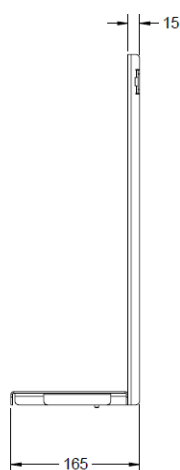

TECHNICAL SPECIFICATION SHEET

PRODUCT NAME: AV/VC Intro – Camera Mount Kit

PRODUCT CODE: AVS/031/CAM1

Doc Rev 1.

Product Rev #A

04.01.2017. CF

*Note that dimensions provided are measured in mm

KEY FEATURES

- Camera mount is compatible with a range of VC cameras
- Full adjustability, vertically and horizontally

Product Classification	AV Products
Max load	6 kg (13 lbs)
Recycled content	13%
Total product recyclable	100%

LOGISTICAL

Box contains	Camera mount bracket, camera mount platform & fixing screws
Product net weight:	1.3 kg
Box dims (HxWxD)	470 x 180 x 105 mm
Box gross weight	1.5 kg
Pallet quantity	TBC
Pallet dims (HxWxD)	TBC
Master weight	TBC
Country of origin	Czech Republic
Country of configuration	UK