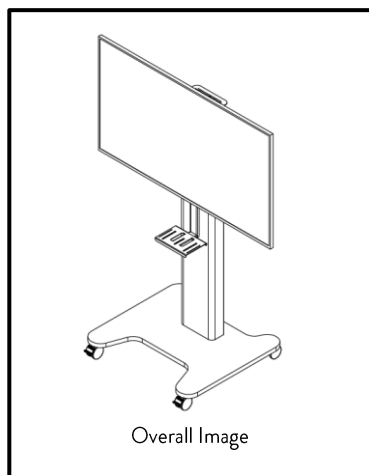

*Note that dimensions provided are measured in mm

KEY FEATURES

- Camera mount is compatible with a range of VC cameras
- Full adjustability, vertically and horizontally

Product Classification	AV Products
Max load	6 kg (13 lbs)
Recycled content	13%
Total product recyclable	100%