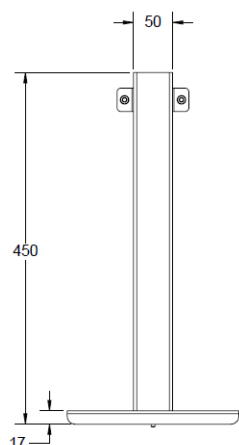

TECHNICAL SPECIFICATION SHEET

PRODUCT NAME: AV/VC Intro – Camera Mount Kit

PRODUCT CODE: AVS/031/CAM1

Doc Rev 1.

Product Rev #A

04.01.2017. CF

*Note that dimensions provided are measured in mm

KEY FEATURES

- Camera mount is compatible with a range of VC cameras
- Full adjustability, vertically and horizontally

Product Classification	AV Products
Max load	6 kg (13 lbs)
Recycled content	13%
Total product recyclable	100%

LOGISTICAL

Box contains	Camera mount bracket, camera mount platform & fixing screws
Product net weight:	1.3 kg
Box dims (HxWxD)	470 x 180 x 105 mm
Box gross weight	1.5 kg
Pallet quantity	TBC
Pallet dims (HxWxD)	TBC
Master weight	TBC
Country of origin	Czech Republic
Country of configuration	UK